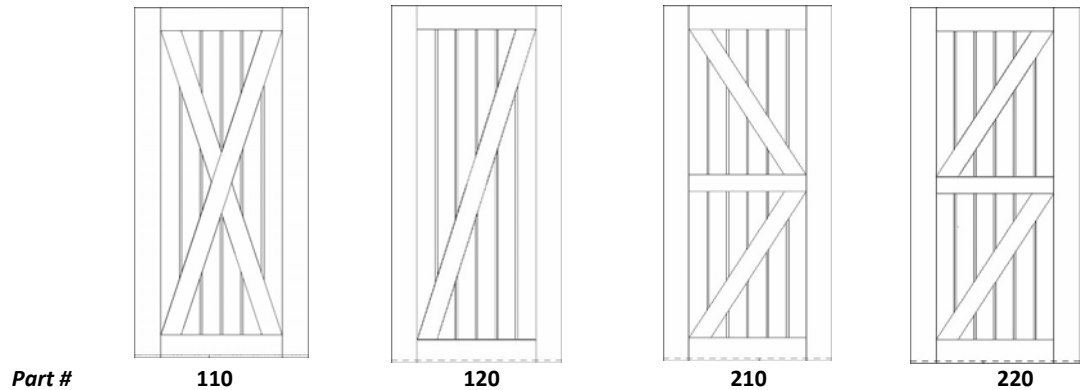

**ABS - Delivered to Monroe, LA - NET PRICING (each)**

<i>Minimum Order</i>	<i>320 doors / 10 pallets</i>	<i>32 doors / 1 pallet 1 size &amp; kind</i>	<i>16 doors 1 size &amp; kind</i>	<i>16 doors or less, mixed or same</i>
32" or 36" x 84"	\$73.50	\$75.50	\$80.00	\$85.50
42" x 84"	\$86.00	\$88.00	\$93.25	\$99.75
32" or 36" x 100"	\$98.50	\$100.50	\$106.50	\$115.00
42" x 100"	\$116.25	\$118.25	\$125.25	\$135.75
LTL Freight Charge *	\$500	\$150	\$150	\$150
Prestige Truck **		\$90	\$90	\$90

- > 32 doors per pallet
- > Design on both sides with floor guide pre-routed
- > Standard terms, net 15 days
- > Note: Double Z (220) is not available in 100" size